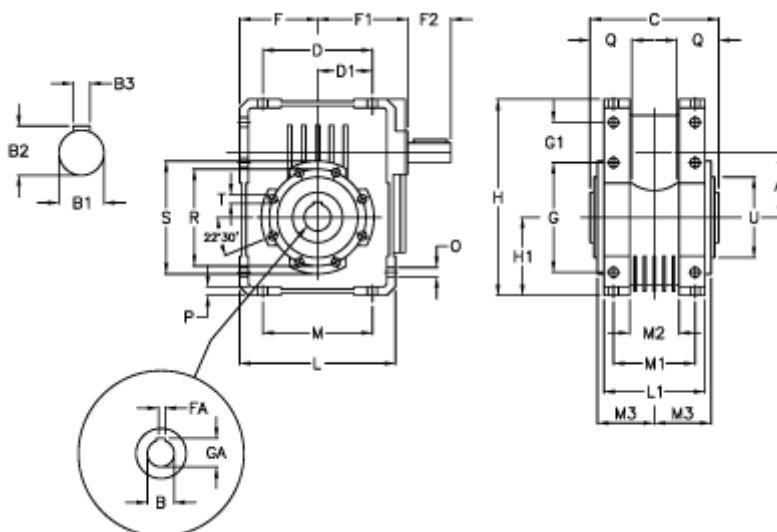

Article number: 3922075025700

Description: Worm gear with solid input shaft  
W 75U-25-HS unassembled

## Measures

A = 75.00	Description = W 75U-xx-HS	H = 220.5	O = 10.5
B = 30	F = 87.0	H1 = 87.0	P = 9
B1 = 19	F1 = 124.5	L = 174	Q = 40
B2 = 21.5	F2 = 40	L1 = 104	R = 110
B3 = 6	FA = 8	M = 126	S = 125
C = 127	G = 126	M1 = 82	T = M8x14
D = 109.5	G1 = 46.5	M2 = 44	U = 90
D1 = 46.5	GA = 33.3	M3 = 58.5	